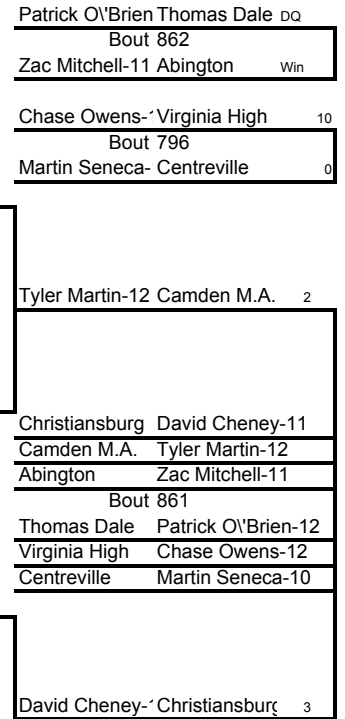

Weight Class 189 lbs