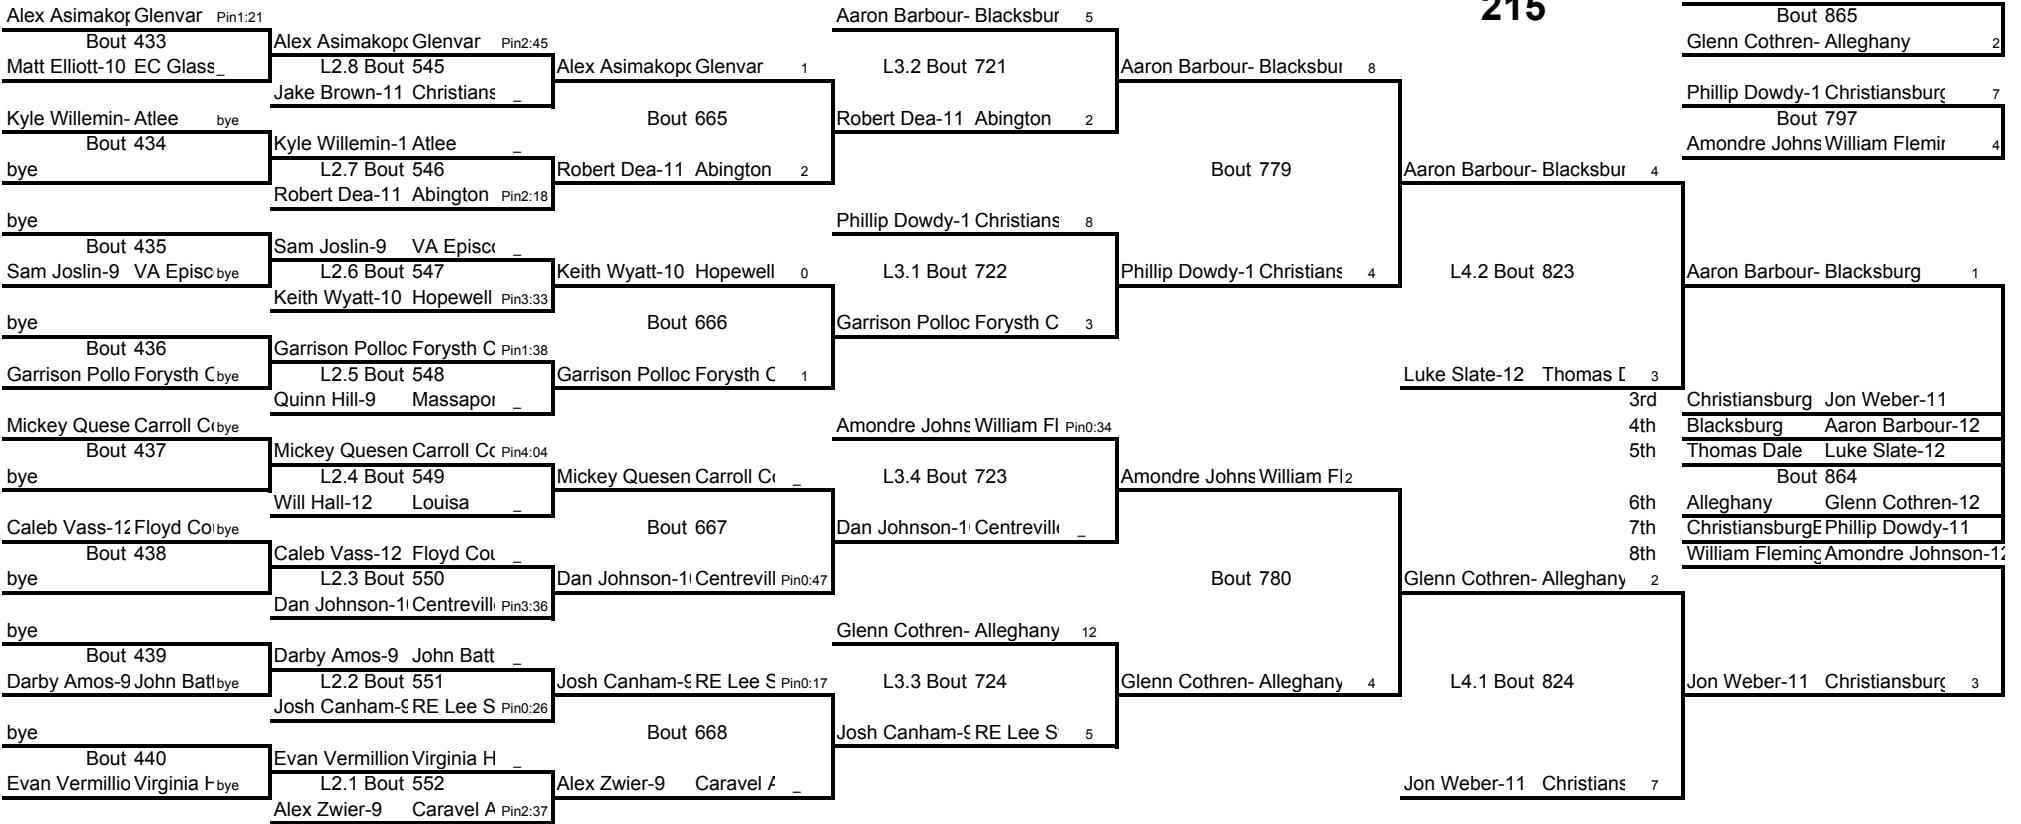

Weight Class 189 lbs

189

Weight Class 189 lbs

Weight Class 215 lbs

Weight Class 215 lbs

215

Weight Class 285 lbs

285