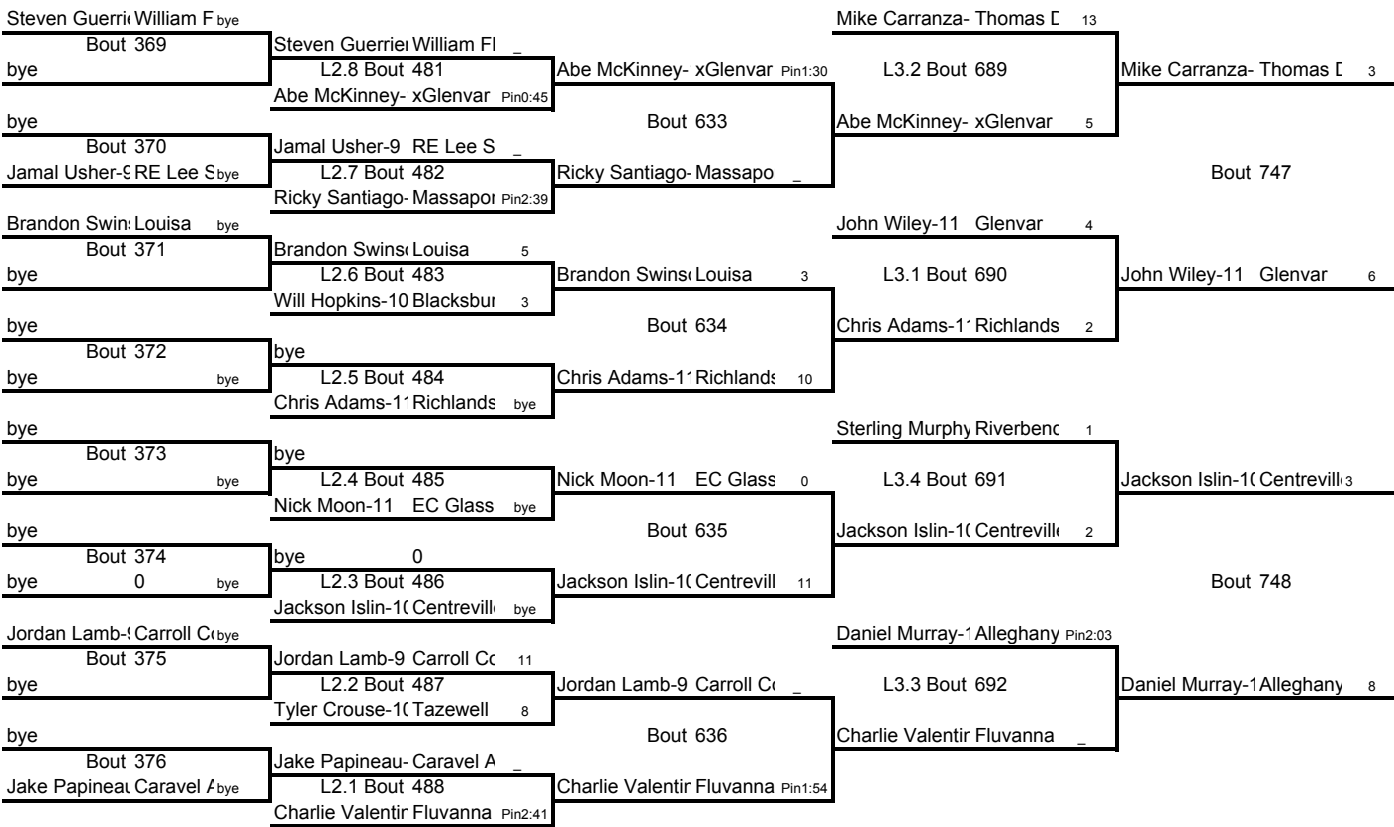

Weight Class 130 lbs