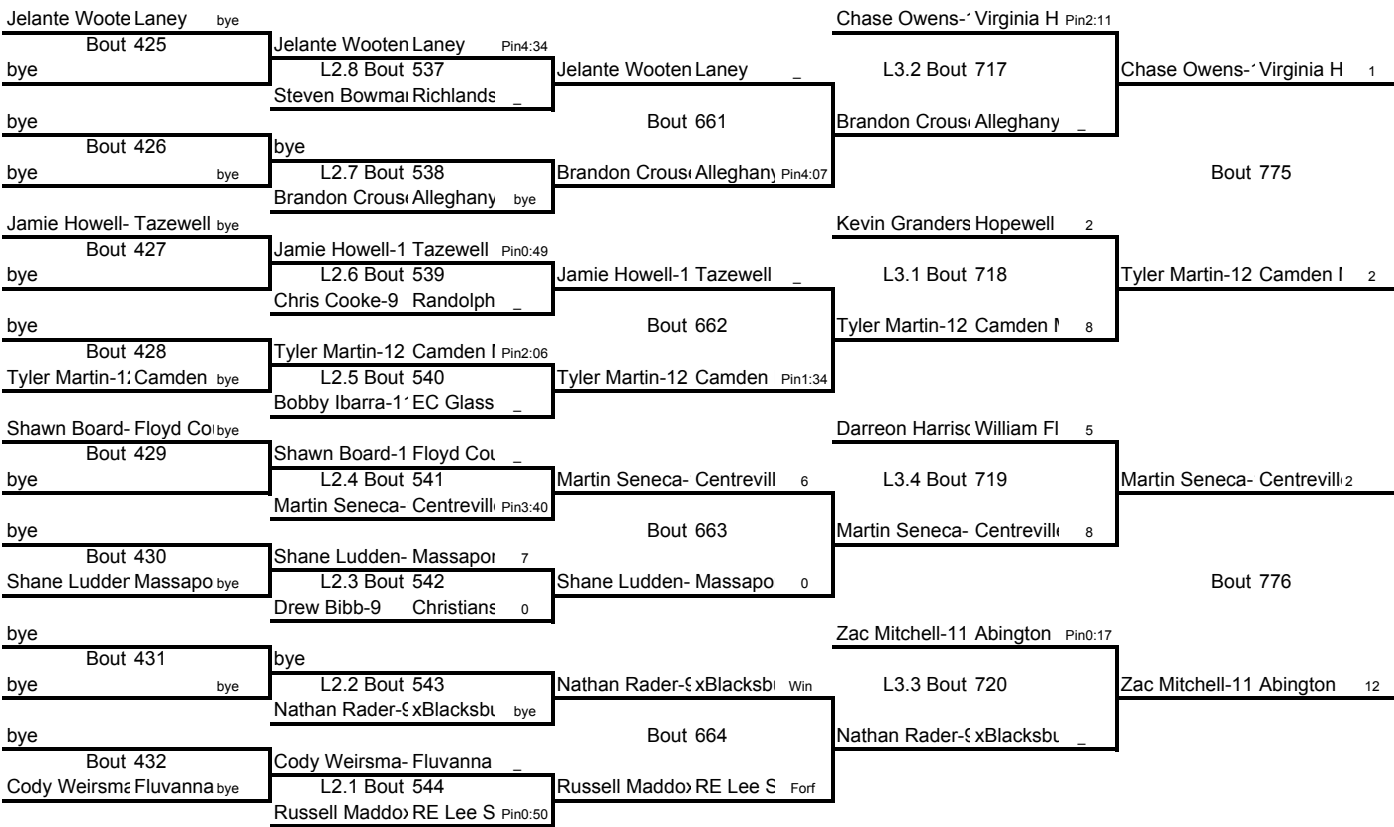

Weight Class 189 lbs