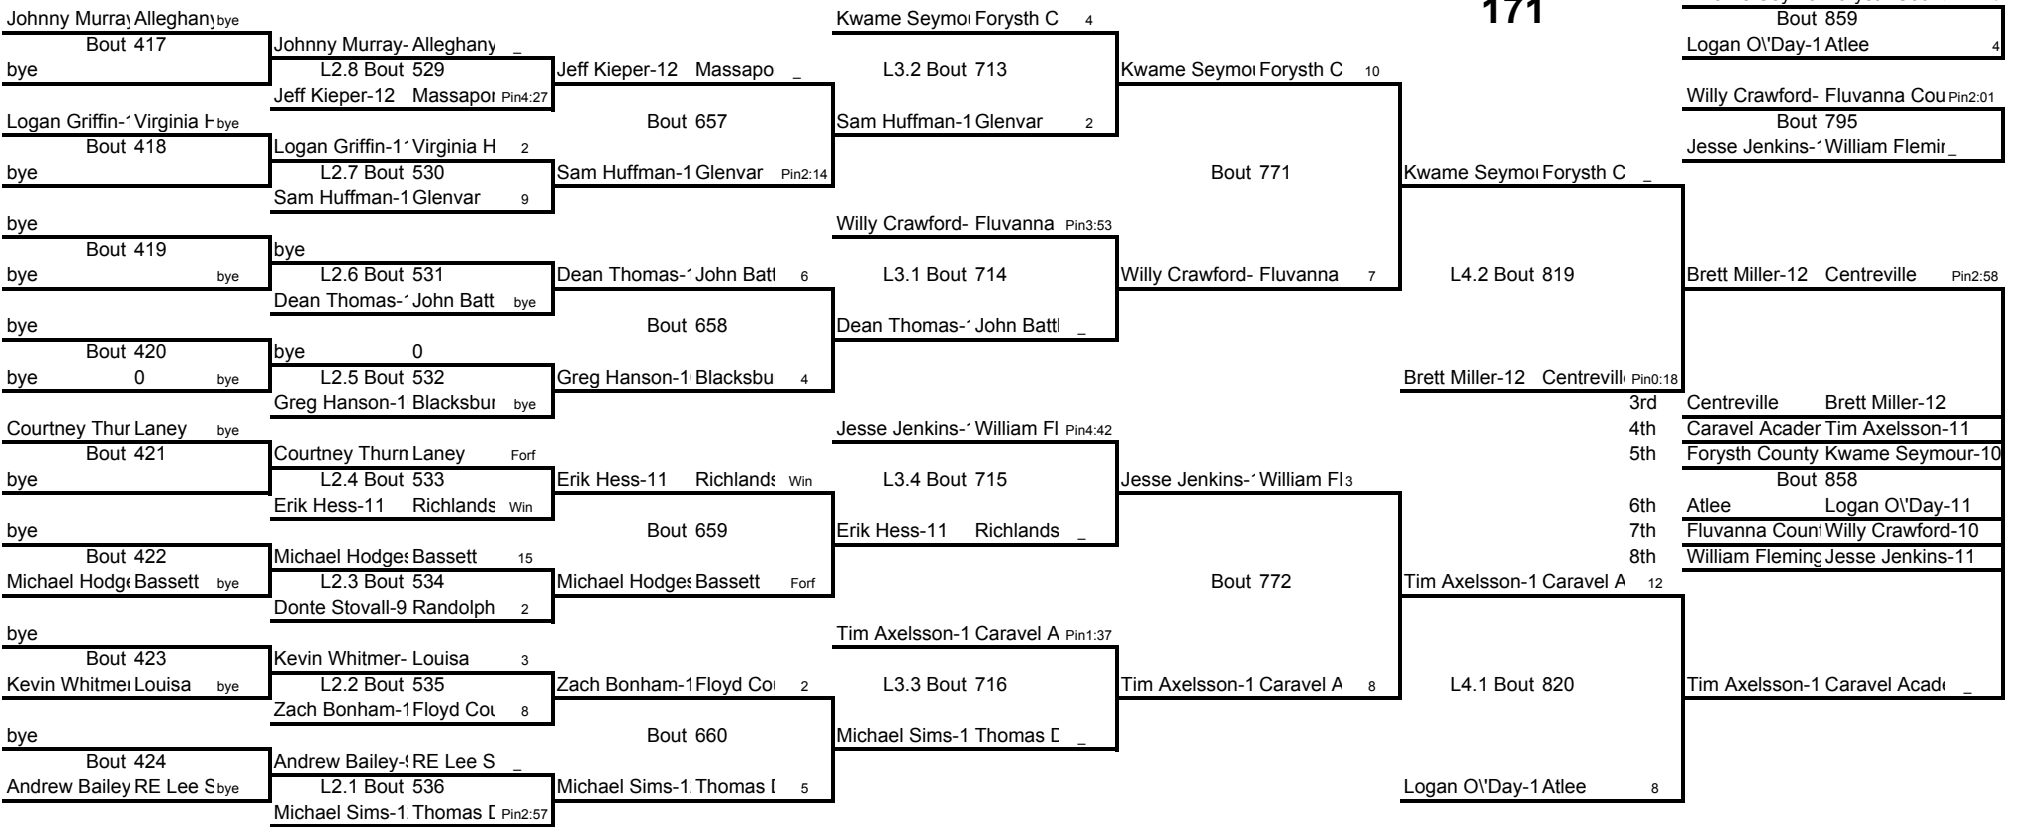

Weight Class 171 lbs

Weight Class 171 lbs

Kwame Seymof Forysth Count	6
Bout 859	
Logan O'Day-1 Atlee	4
Willy Crawford- Fluvanna Cou	Pin2:01
Bout 795	
Jesse Jenkins-1 William Flemir	
Brett Miller-12 Centreville	Pin2:58
Brett Miller-12 Centreville	Pin0:18
Centreville Brett Miller-12	3rd
Caravel Acader Tim Axelsson-11	4th
Forysth County Kwame Seymour-10	5th
Bout 858	
Atlee Logan O'Day-11	6th
Fluvanna Coun Willy Crawford-10	7th
William Fleming Jesse Jenkins-11	8th
Tim Axelsson-1 Caravel Acad	