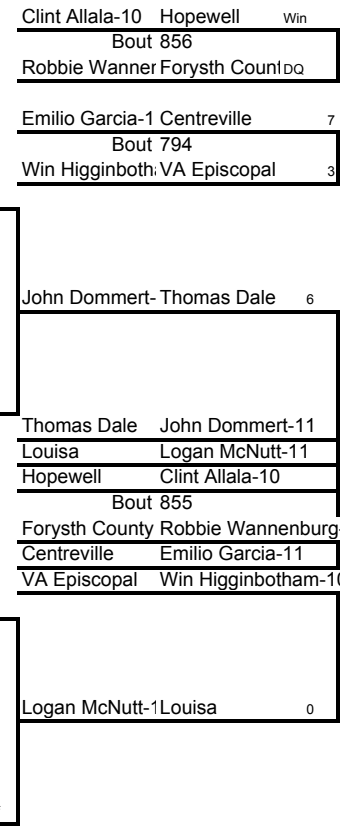

145

Weight Class 145 lbs

Weight Class 152 lbs

152

Weight Class 152 lbs

Weight Class 160 lbs

160

Weight Class 160 lbs

Weight Class 171 lbs

Weight Class 171 lbs

Kwame Seymof Forysth Count	6
Bout 859	
Logan O'Day-1 Atlee	4
Willy Crawford- Fluvanna Cou	Pin2:01
Bout 795	
Jesse Jenkins-1 William Flemir	
Brett Miller-12 Centreville	Pin2:58
Brett Miller-12 Centreville	Pin0:18
Centreville Brett Miller-12	3rd
Caravel Acader Tim Axelsson-11	4th
Forysth County Kwame Seymour-10	5th
Bout 858	
Atlee Logan O'Day-11	6th
Fluvanna Coun Willy Crawford-10	7th
William Fleming Jesse Jenkins-11	8th
Tim Axelsson-1 Caravel Acad	