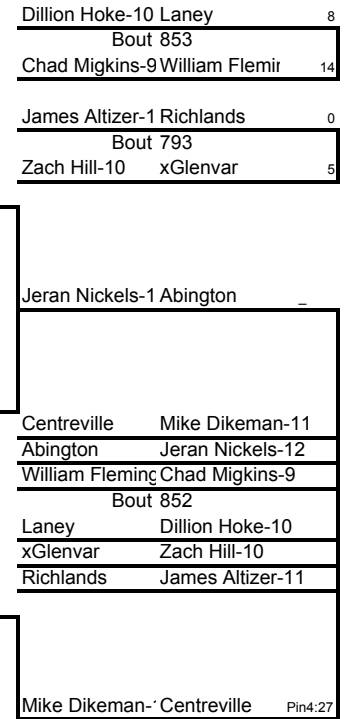

145

Weight Class 145 lbs

Weight Class 152 lbs

152

Weight Class 152 lbs

Weight Class 160 lbs

160

Weight Class 160 lbs

Weight Class 171 lbs

Weight Class 171 lbs

Kwame Seymof Forysth Count	6
Bout 859	
Logan O'Day-1 Atlee	4
Willy Crawford- Fluvanna Cou	Pin2:01
Bout 795	
Jesse Jenkins-1 William Flemir	
Brett Miller-12 Centreville	Pin2:58
Brett Miller-12 Centreville	Pin0:18
Centreville Brett Miller-12	3rd
Caravel Acader Tim Axelsson-11	4th
Forysth County Kwame Seymour-10	5th
Bout 858	
Atlee Logan O'Day-11	6th
Fluvanna Coun Willy Crawford-10	7th
William Fleming Jesse Jenkins-11	8th
Tim Axelsson-1 Caravel Acad	