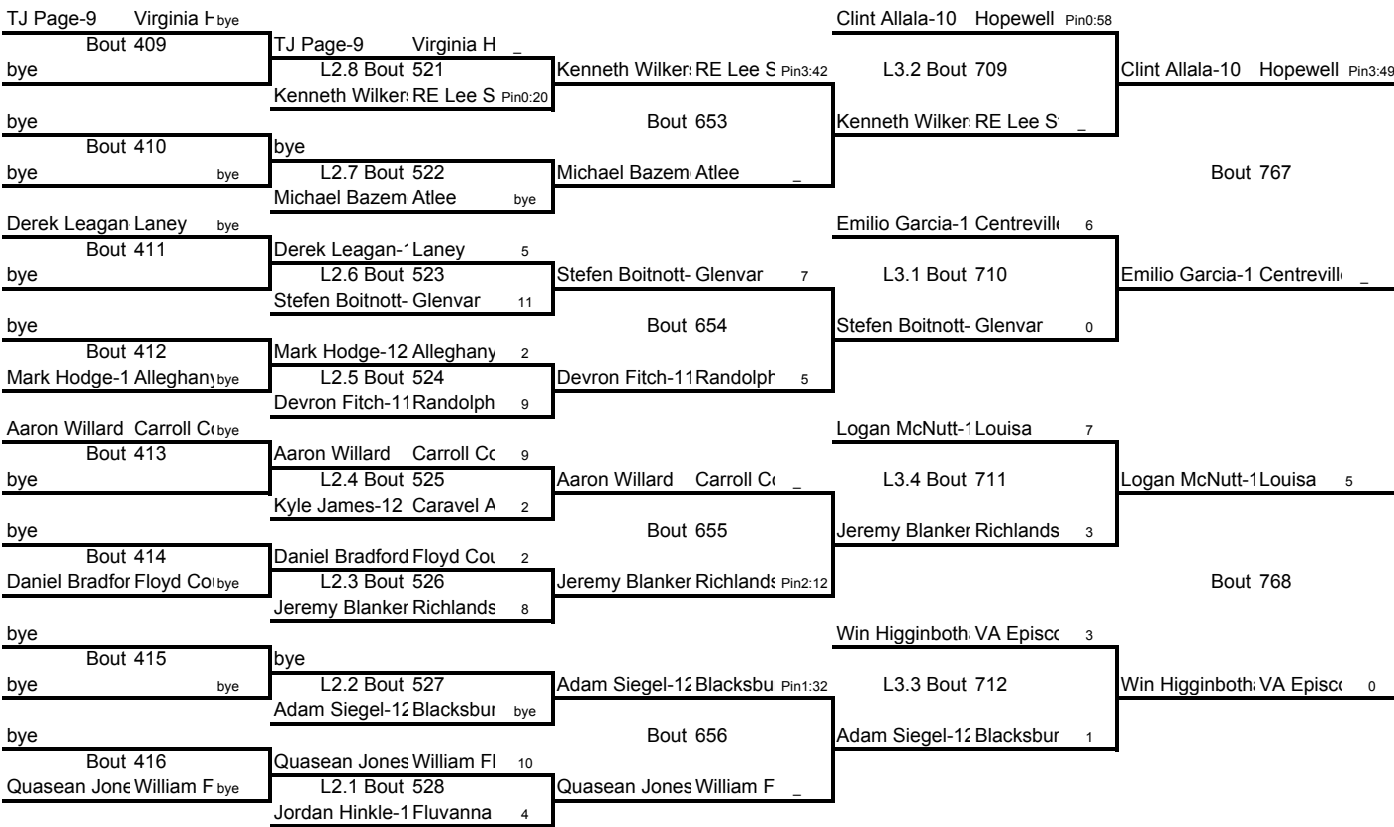

145

Weight Class 145 lbs

Weight Class 152 lbs

152

Weight Class 152 lbs

Weight Class 160 lbs

160

Weight Class 160 lbs