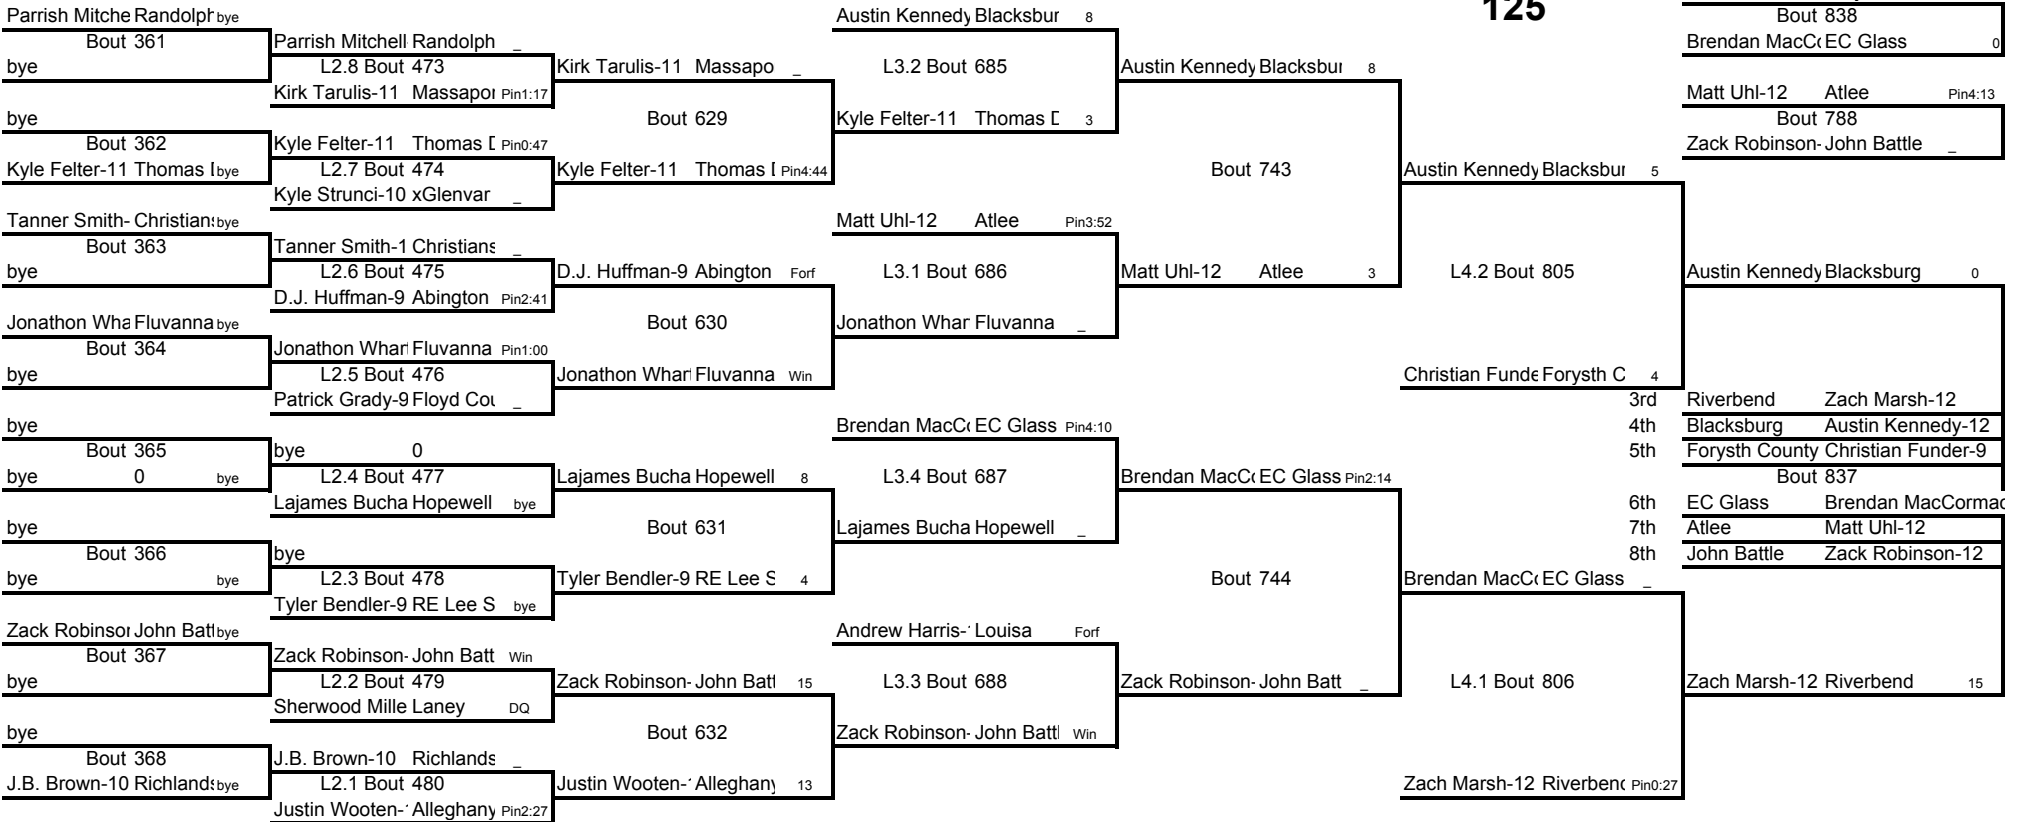

Weight Class 125 lbs

Weight Class 125 lbs

125